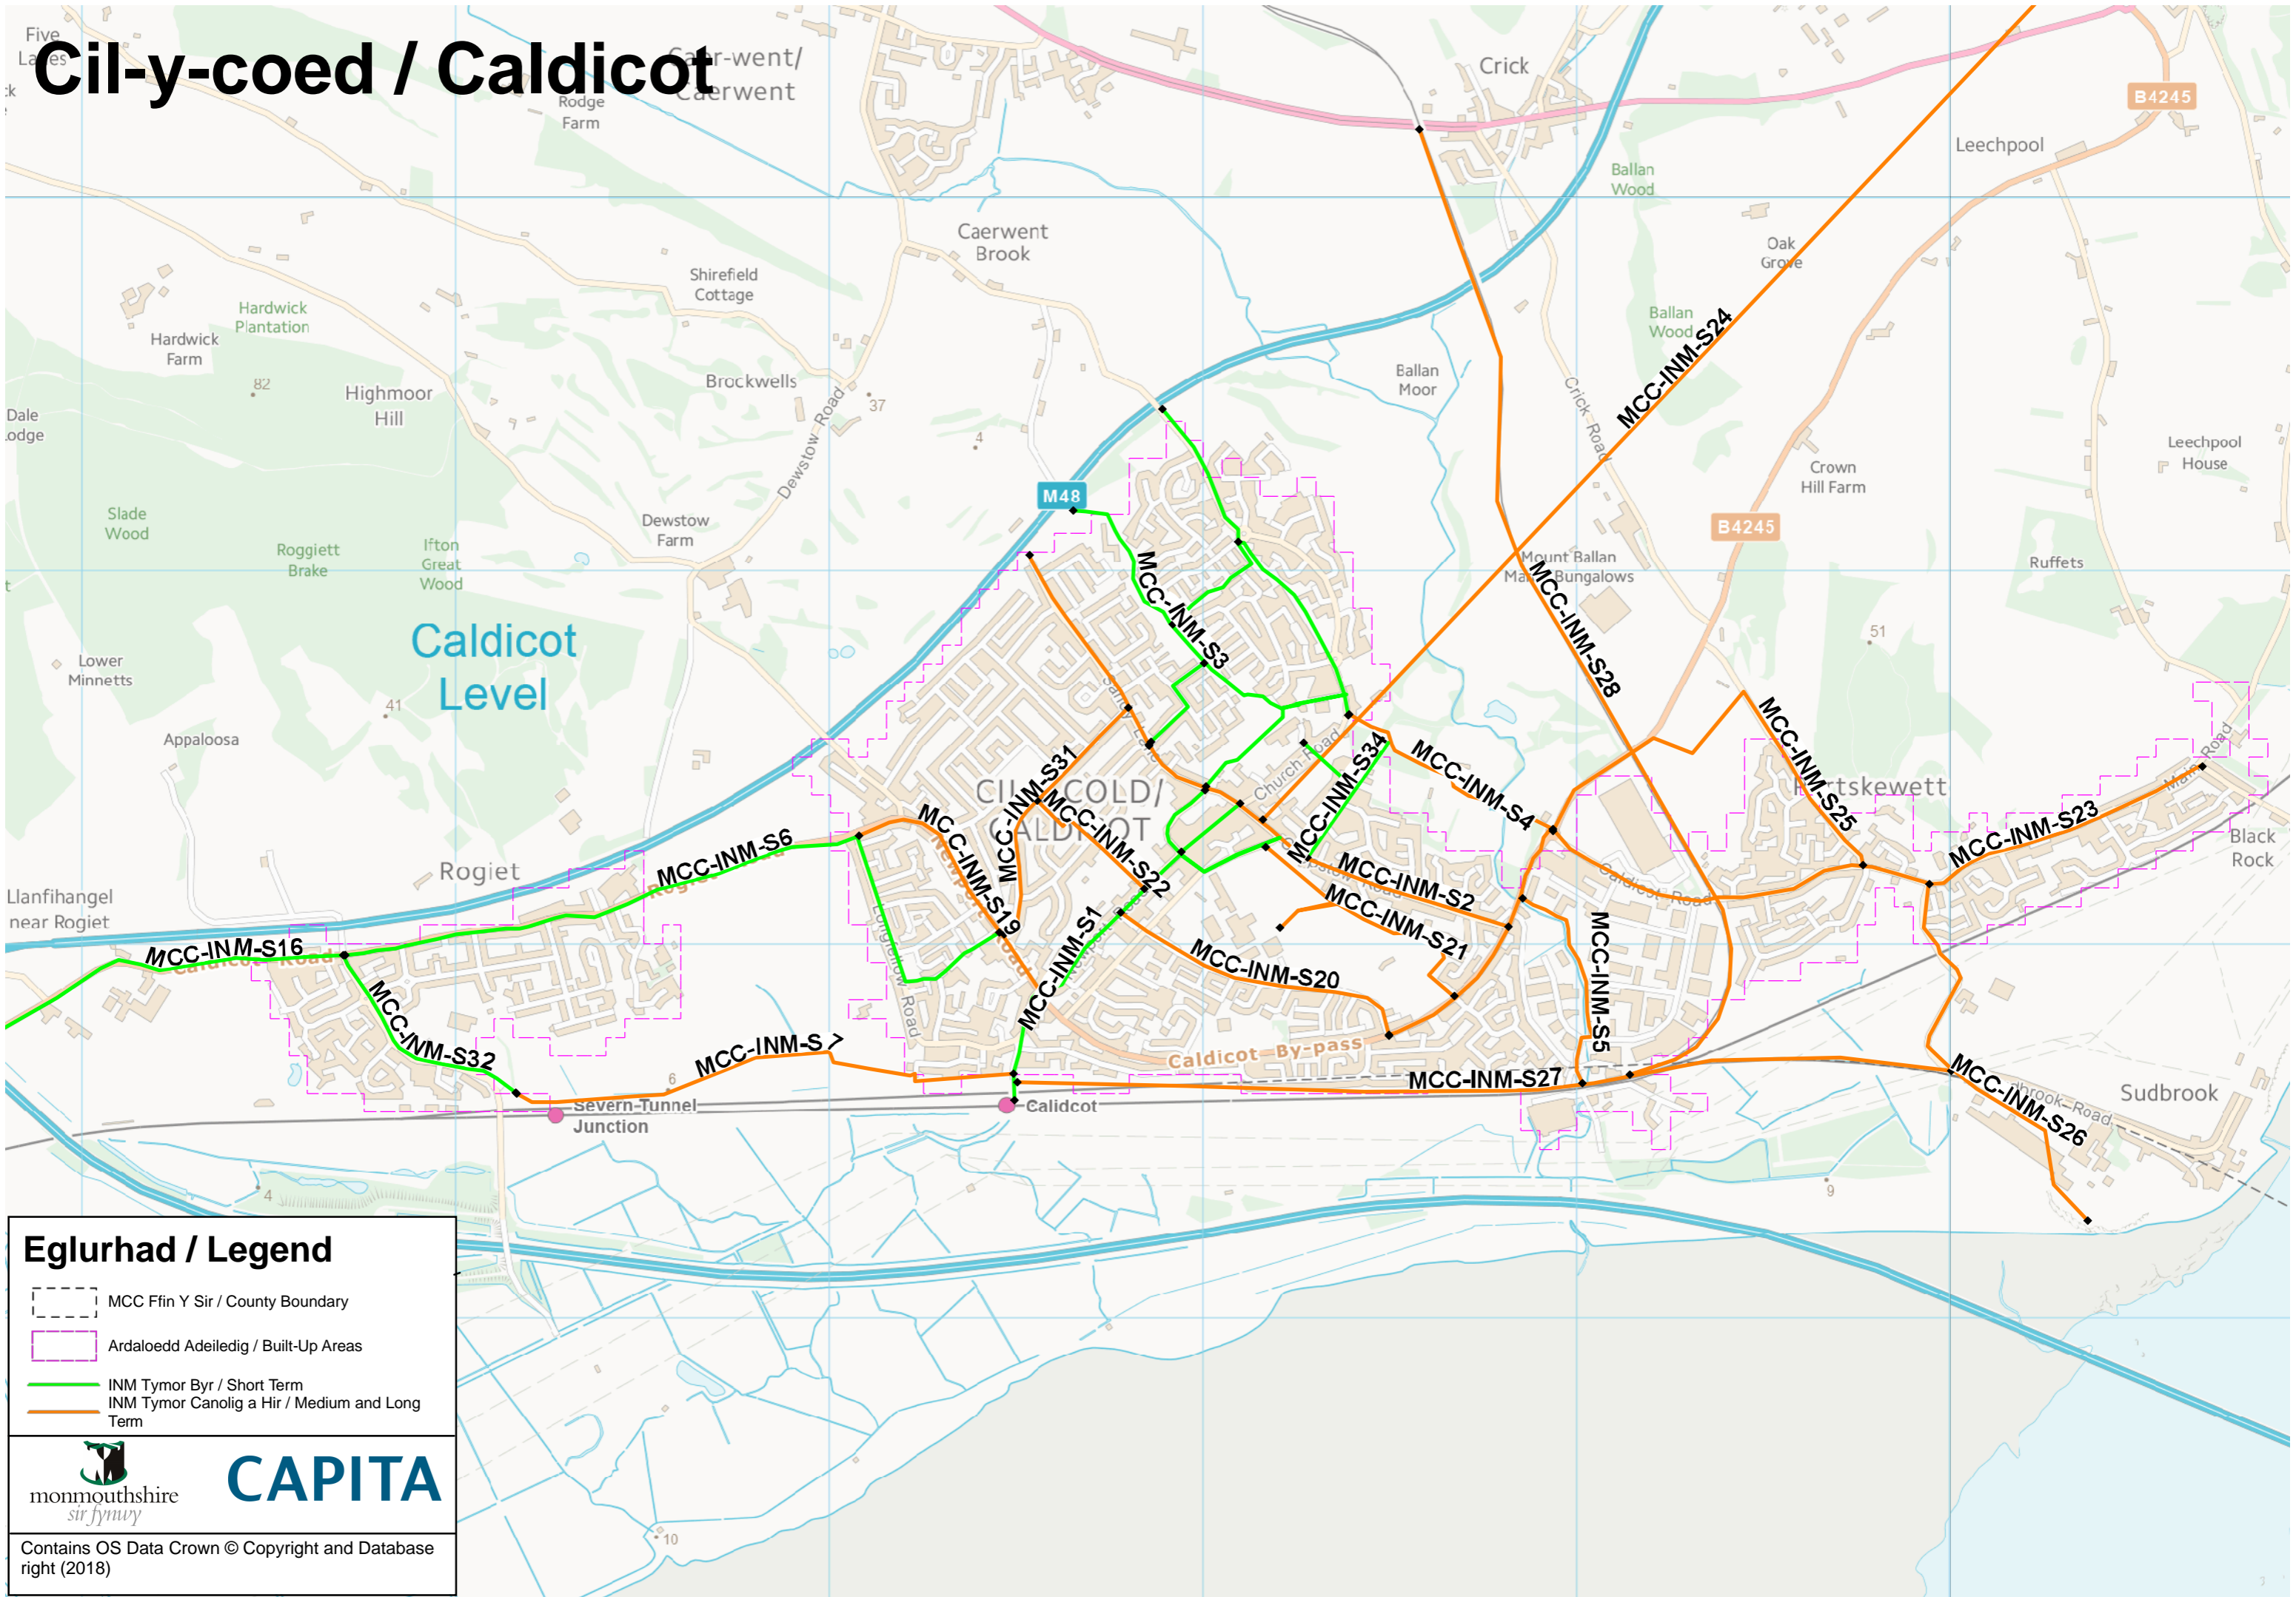

Cil-y-coed / Caldicot

Eglurhad / Legend

- MCC Ffin Y Sir / County Boundary
- Ardaloedd Adeiledig / Built-Up Areas
- INM Tymor Byr / Short Term
- INM Tymor Canolig a Hir / Medium and Long Term

Contains OS Data Crown © Copyright and Database right (2018)